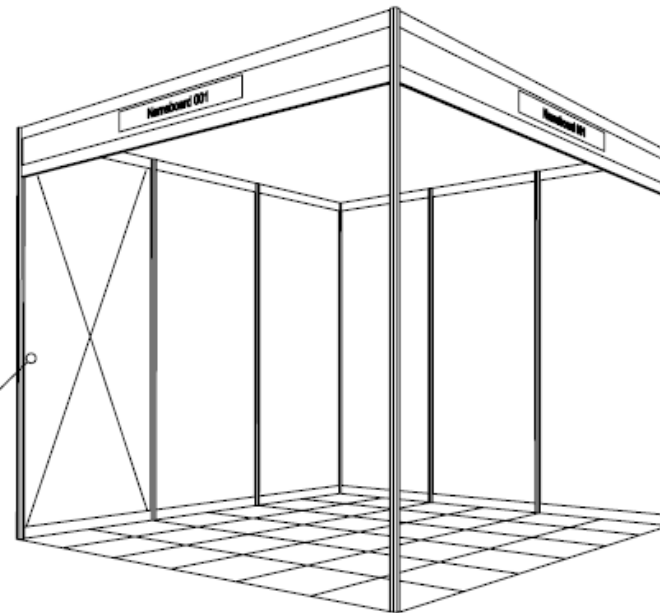

## Material Specification

White powder coated aluminium  
Octanorm system.

Shell Scheme

Dimensional Specification

Visible panel size  
950mm wide  
2340 high

**showlite**  
beyond electrical