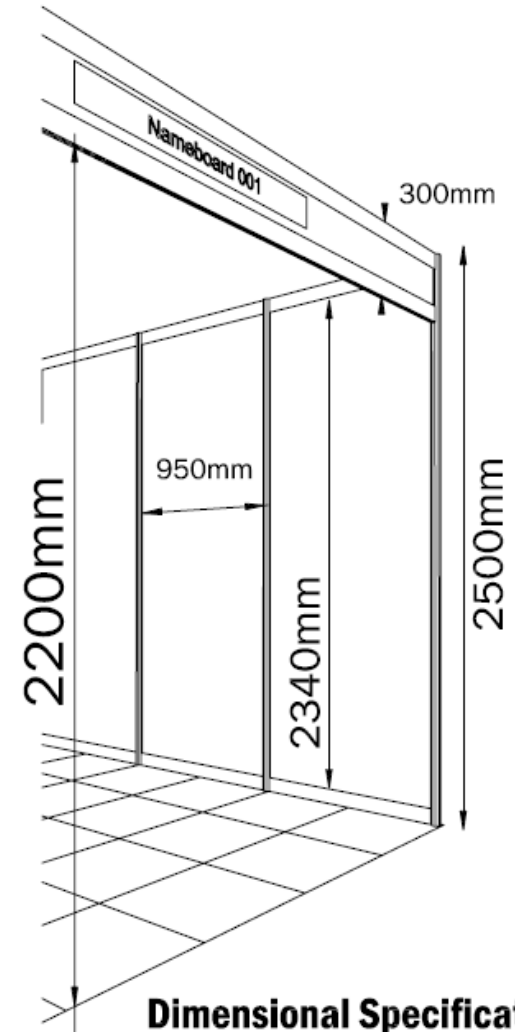

## Material Specification

White powder coated aluminium  
Octanorm system.

Shell Scheme

Dimensional Specification

Visible panel size  
950mm wide  
2340 high

**showlite**  
beyond electrical